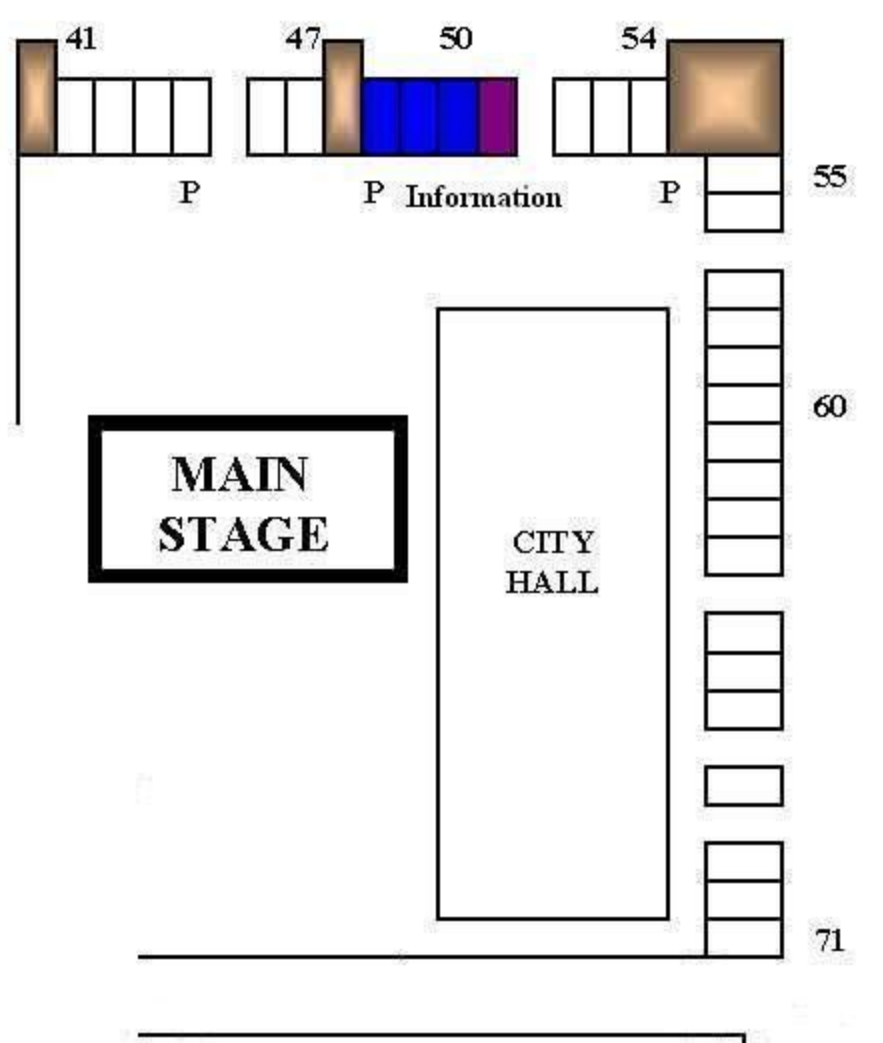

FOURTH STREET / AL 206

THIRD STREET

TICHNOR AVENUE

WEST MAIN

EAST MAIN STREET

2011 PRATTVILLE CITYFEST

ARTS & CRAFT SHOW

VENDOR LOCATIONS

- Check-In-Point
- Power Outlet
- Vendor Parking

Vendor Parking

COURT STREET

Check-In-Point

Children's Area

NO PARKING

Rescue Squad

BRIDGE STREET