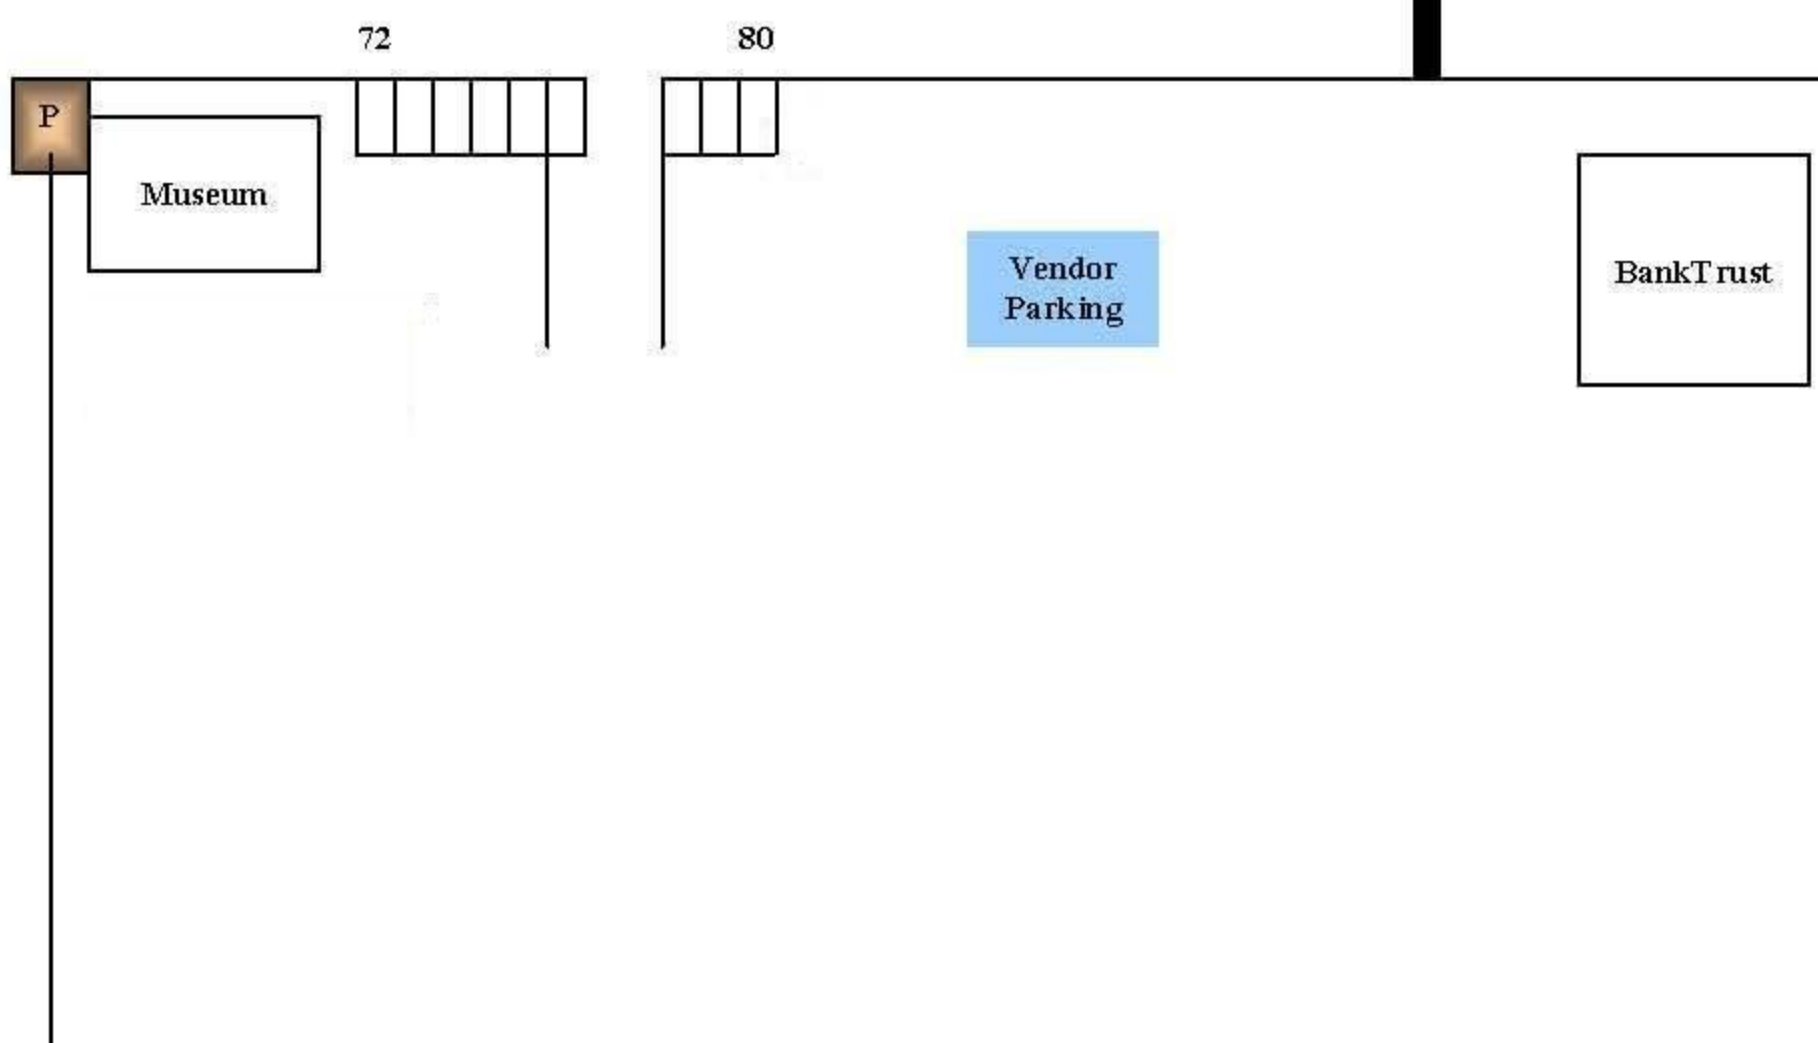

FOURTH STREET / AL 206

THIRD STREET

TICHNOR AVENUE

WEST MAIN

EAST MAIN STREET

2011 PRATTVILLE CITYFEST

ARTS & CRAFT SHOW

VENDOR LOCATIONS

- Check-In-Point
- Power Outlet
- Vendor Parking

Vendor Parking

COURT STREET

Check-In-Point

Children's Area

NO PARKING

Rescue Squad

BRIDGE STREET

Vendor Parking

FOOD VENDORS

MAIN STAGE

CITY HALL

Creative Arts Center

Art Show

Museum

Vendor Parking

BankTrust

FIRST STREET

Vendor Parking