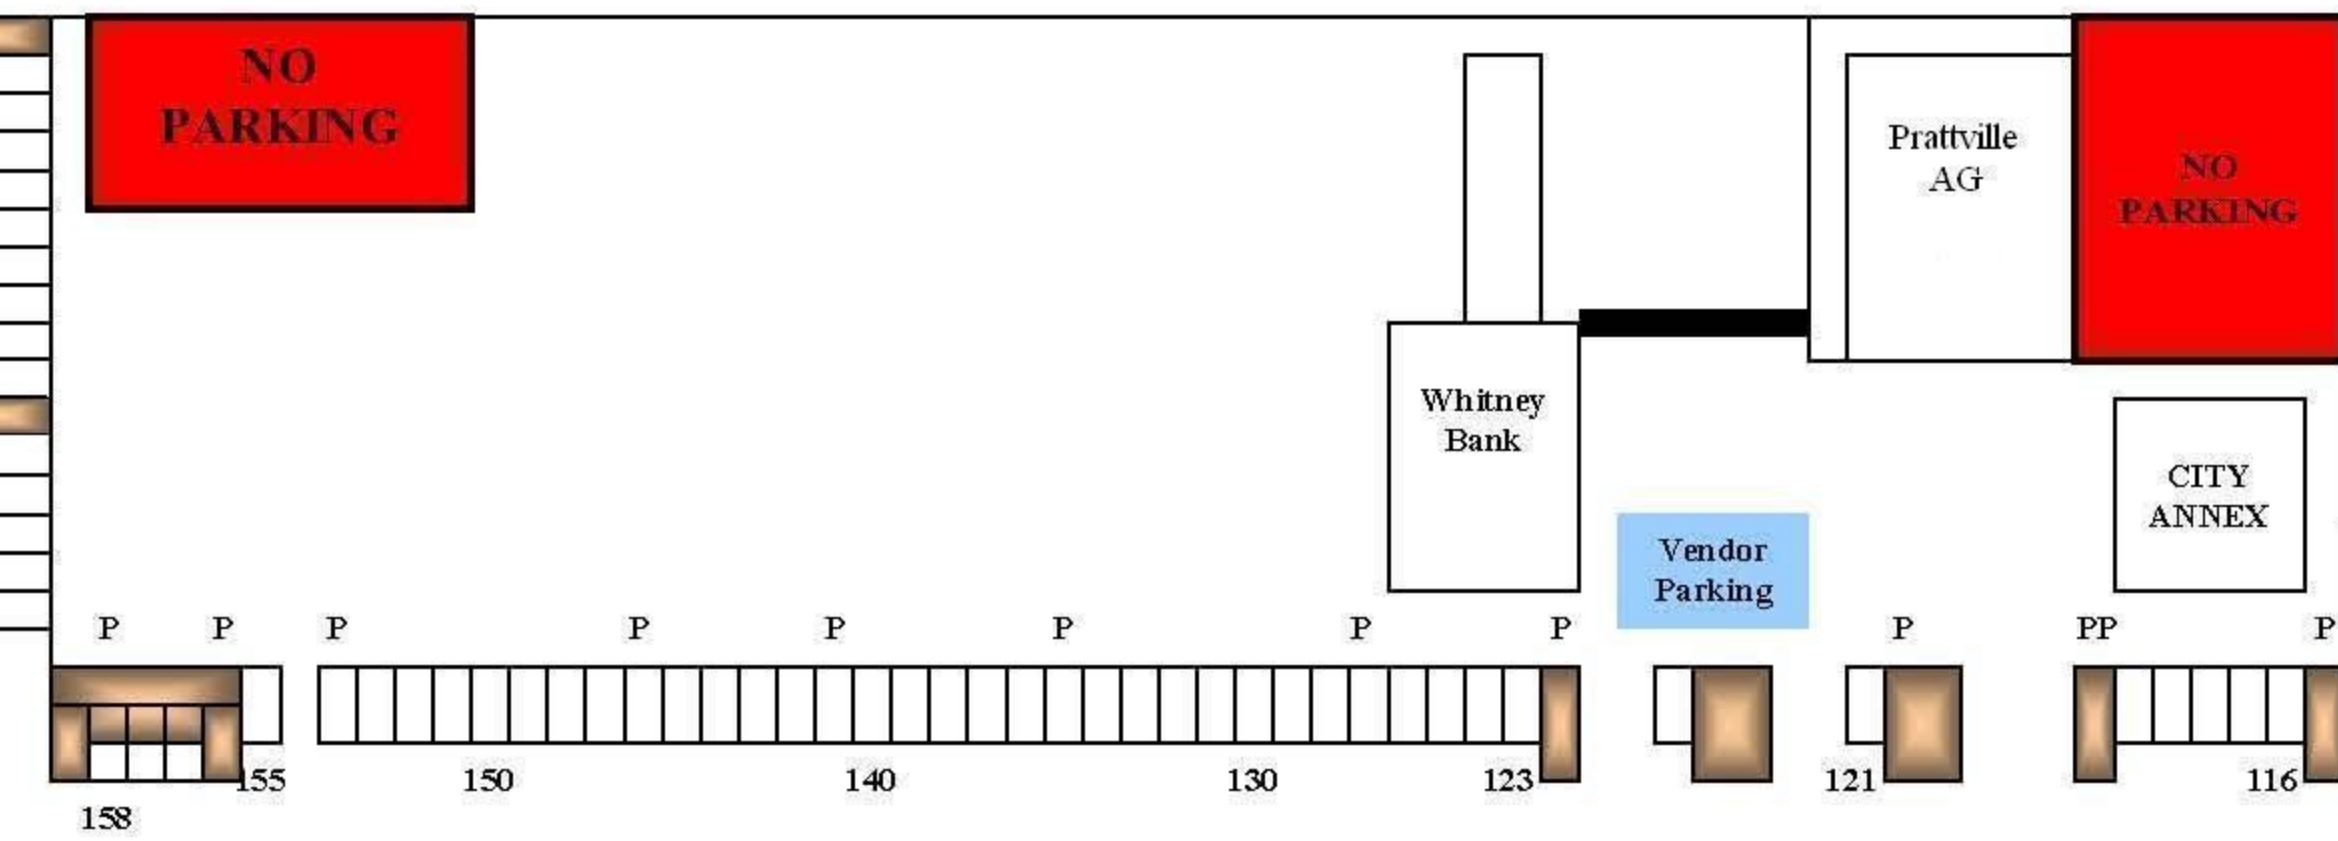

FOURTH STREET / AL 206

THIRD STREET

TICHNOR AVENUE

WEST MAIN

EAST MAIN STREET

2011 PRATTVILLE CITYFEST

ARTS & CRAFT SHOW

VENDOR LOCATIONS

- Check-In-Point
- Power Outlet
- Vendor Parking

Vendor Parking

COURT STREET

Check-In-Point

Children's Area

NO PARKING

Rescue Squad

BRIDGE STREET

BankTrust

FIRST STREET

Vendor Parking