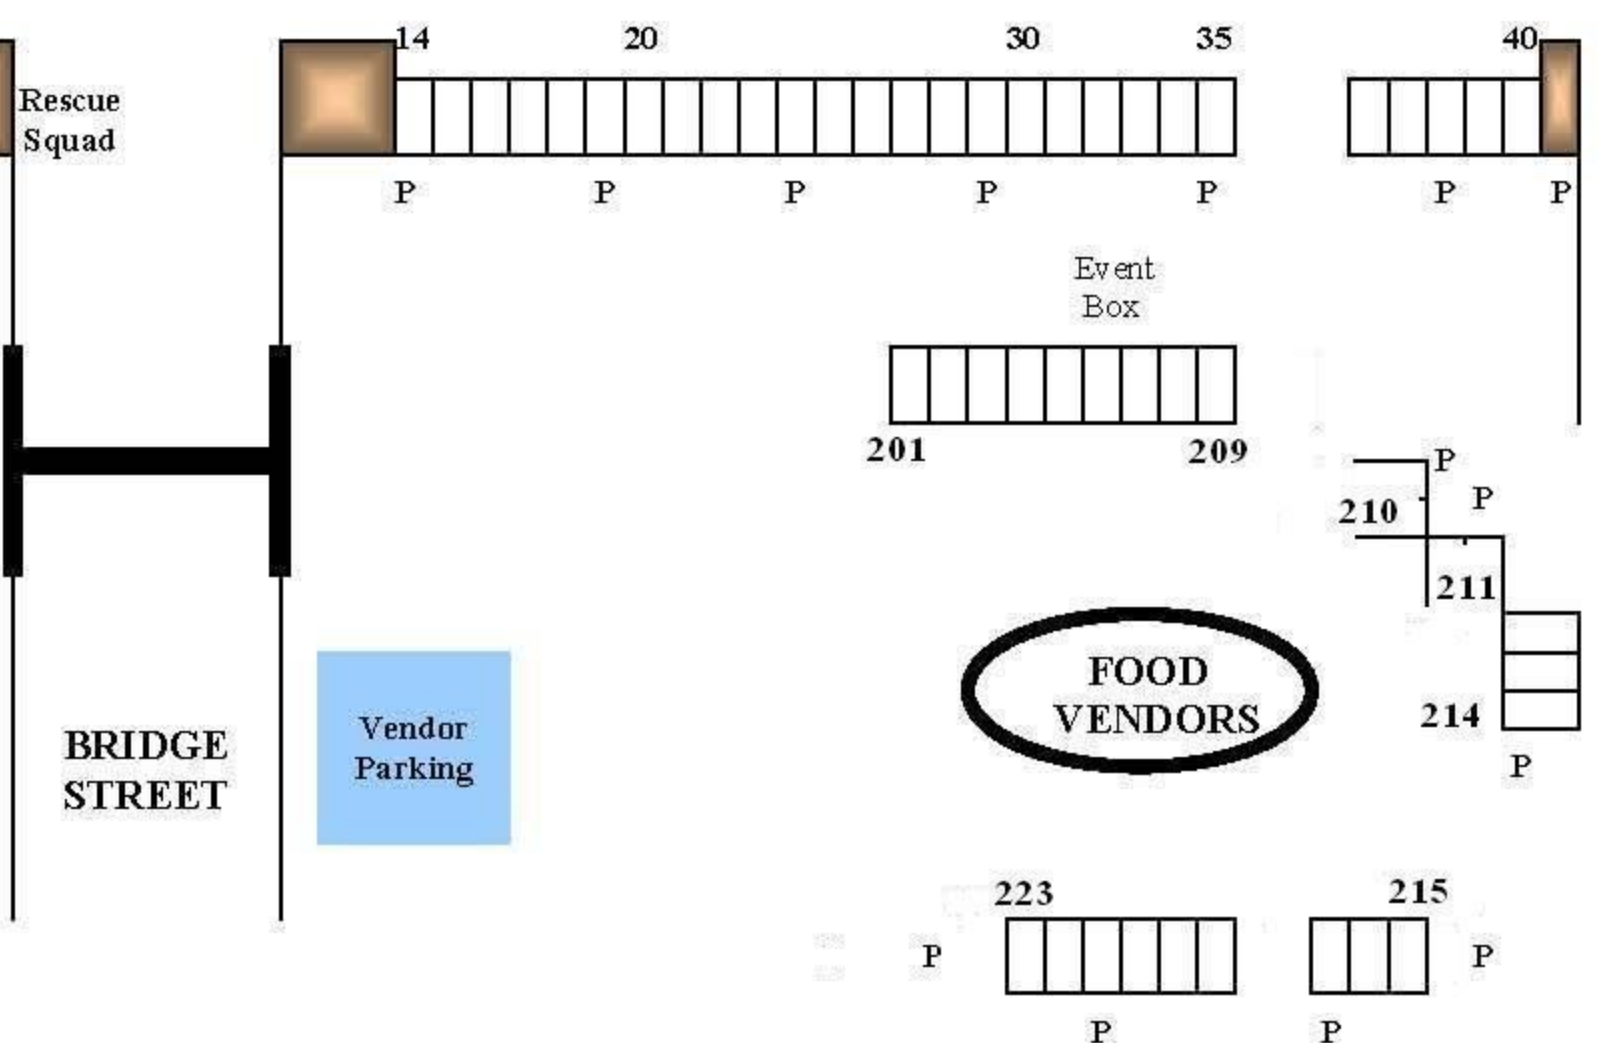

FOURTH STREET / AL 206

THIRD STREET

TICHNOR AVENUE

WEST MAIN

EAST MAIN STREET

2011 PRATTVILLE CITYFEST

ARTS & CRAFT SHOW

VENDOR LOCATIONS

- Check-In-Point
- Power Outlet
- Vendor Parking

Vendor Parking

COURT STREET

Check-In-Point

Children's Area

NO PARKING

Rescue Squad

BRIDGE STREET

Vendor Parking

FOOD VENDORS

MAIN STAGE

CITY HALL

Creative Arts Center

Art Show

Museum

Vendor Parking

BankTrust

FIRST STREET

Vendor Parking